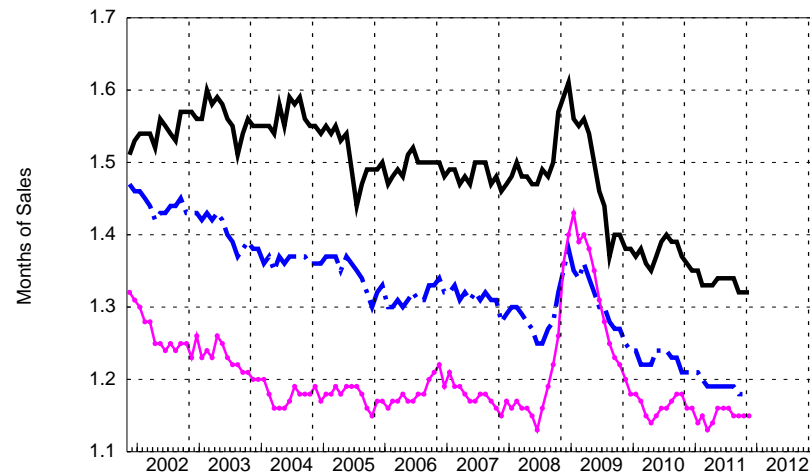

MANUFACTURING AND TRADE INVENTORIES Seasonally Adjusted

Note: Inventory-Sales Ratio

Note: Change in Inventory Stock
Source: Census Bureau

MANUFACTURING INVENTORY-SALES RATIOS Seasonally Adjusted

Note: Durables (Black), Nondurables (Blue)
Source: Census Bureau

TRADE INVENTORY-SALES RATIOS Seasonally Adjusted

Note: Retail (Black), Retail ex Auto (Blue), Wholesale (Magenta)
Source: Census Bureau