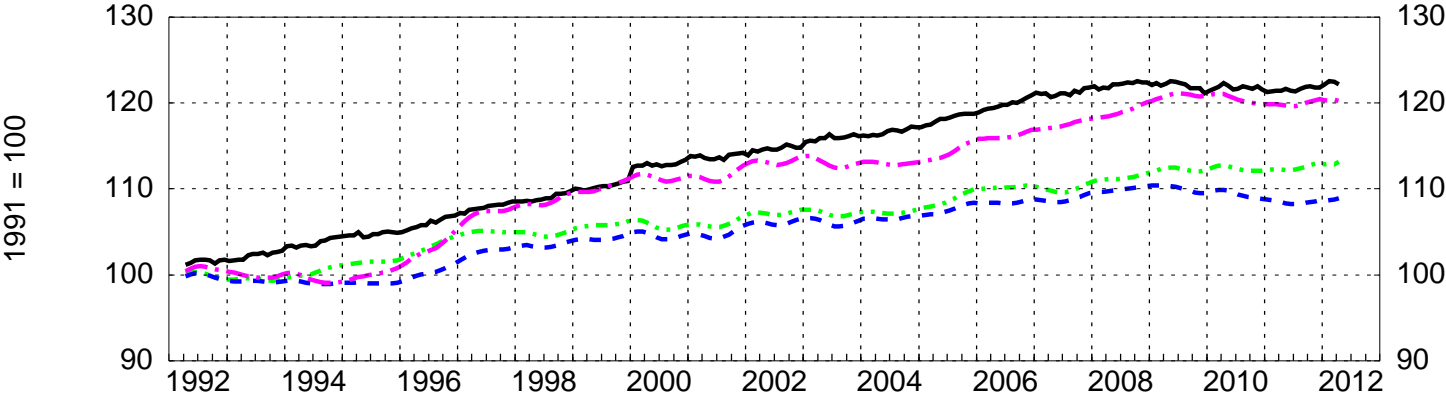

LABOR FORCE

Seasonally Adjusted Index (1990=100)

US (Black), NY (Blue), NJ (Green), NYC (Purple)
Source: Bureau of Labor Statistics, NY and NJ Departments of Labor, Moody's Economy.com
WDRX_4